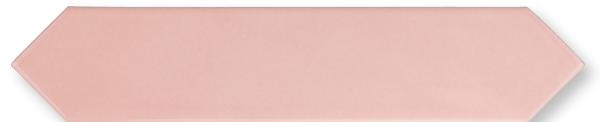

ARROW

COLLECTION

Wayne Tile
Company

waynetile.com

ARROW

STOCK SIZES

2"x10" Picket

*1"x8" Jolly available in all colors

AVAILABLE COLORS

Adriatic Blue

Black

Blue Velvet

Caribbean Blue

Gardenia Cream

Green Kelp

Russet

Apple

Blue Canard

Blush Pink

Coffee

Green Halite

Quicksilver

White

Adriatic Blue | 2"x10"

Apple | 2"x10"

Blue Canard | 2"x10"

Blue Velvet | 2"x10"

Blush | 2"x10"

Caribbean Blue | 2"x10"

Green Haliate | 2"x10"

Quicksilver | 2'x10"

White | 2"x10"