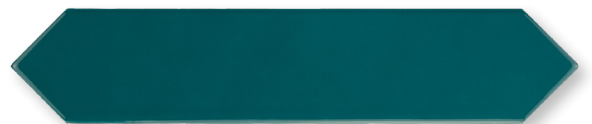

ARROW

COLLECTION

Wayne Tile
Company

waynetile.com

ARROW

STOCK SIZES

2"x10" Picket

*1"x8" Jolly available in all colors

AVAILABLE COLORS

Adriatic Blue

Black

Blue Velvet

Caribbean Blue

Gardenia Cream

Green Kelp

Russet

Apple

Blue Canard

Blush Pink

Coffee

Green Halite

Quicksilver

White

Adriatic Blue | 2"x10"

Apple | 2"x10"

Blue Canard | 2"x10"

Blue Velvet | 2"x10"

Blush | 2"x10"

Caribbean Blue | 2"x10"

Green Haliate | 2"x10"

Quicksilver | 2'x10"

White | 2"x10"