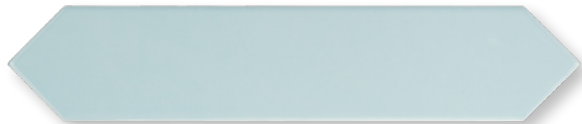

ARROW

COLLECTION

Wayne Tile
Company

waynetile.com

ARROW

STOCK SIZES

2"x10" Picket

*1"x8" Jolly available in all colors

AVAILABLE COLORS

Adriatic Blue

Black

Blue Velvet

Caribbean Blue

Gardenia Cream

Green Kelp

Russet

Apple

Blue Canard

Blush Pink

Coffee

Green Halite

Quicksilver

White

Adriatic Blue | 2"x10"

Apple | 2"x10"

Blue Canard | 2"x10"

Blue Velvet | 2"x10"

Blush | 2"x10"

Caribbean Blue | 2"x10"

Green Haliate | 2"x10"

Quicksilver | 2'x10"

White | 2"x10"