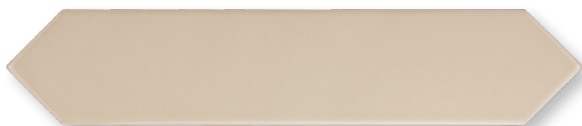

ARROW

COLLECTION

Wayne Tile
Company

waynetile.com

ARROW

STOCK SIZES

2"x10" Picket

*1"x8" Jolly available in all colors

AVAILABLE COLORS

Adriatic Blue

Black

Blue Velvet

Caribbean Blue

Gardenia Cream

Green Kelp

Russet

Apple

Blue Canard

Blush Pink

Coffee

Green Halite

Quicksilver

White

Adriatic Blue | 2"x10"

Apple | 2"x10"

Blue Canard | 2"x10"

Blue Velvet | 2"x10"

Blush | 2"x10"

Caribbean Blue | 2"x10"

Green Haliate | 2"x10"

Quicksilver | 2'x10"

White | 2"x10"